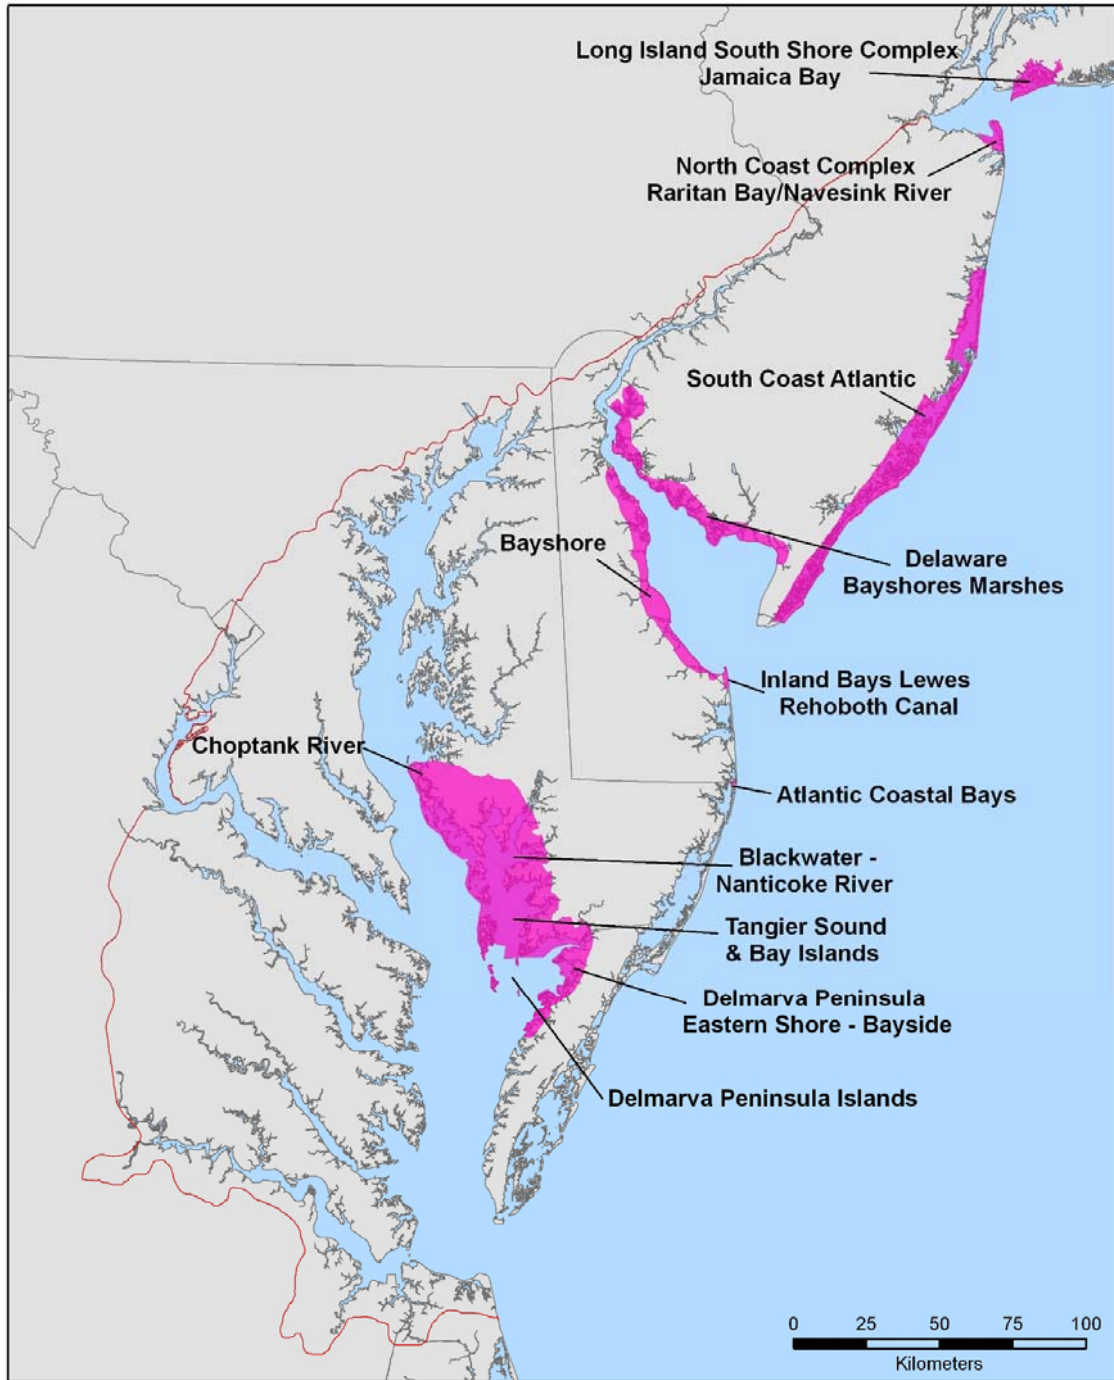

**Figure 6b: Shorebird Focus Areas (north)**

Figure 6c: Shorebird Focus Areas (central)

Figure 6d: Shorebird Focus Areas (south)

Shorebird Focus Areas  
within BCR 30

-  Shorebird Waterbird
-  Landbird Shorebird
-  All Shorebird

Atlantic Coast Joint Venture  
 U.S. Fish and Wildlife Service  
 Laurel, MD 20708  
 June, 2007

Figure 7c: Landbird Focus Areas (central)

Figure 7d: Landbird Focus Areas (south)

**Figure 8a: Focus Area Overlaps for All Species**

**Focus Areas  
within BCR 30**

**Waterfowl/Landbird/  
Shorebird/Waterbird**

Atlantic Coast Joint Venture  
U.S. Fish and Wildlife Service  
Laurel, MD 20708  
June, 2007

Figure 8b: Focus Area Overlaps for All Species

Focus Areas  
within BCR 30

Waterfowl/Landbird/  
Shorebird/Waterbird

Atlantic Coast Joint Venture  
U.S. Fish and Wildlife Service  
Laurel, MD 20708  
June, 2007