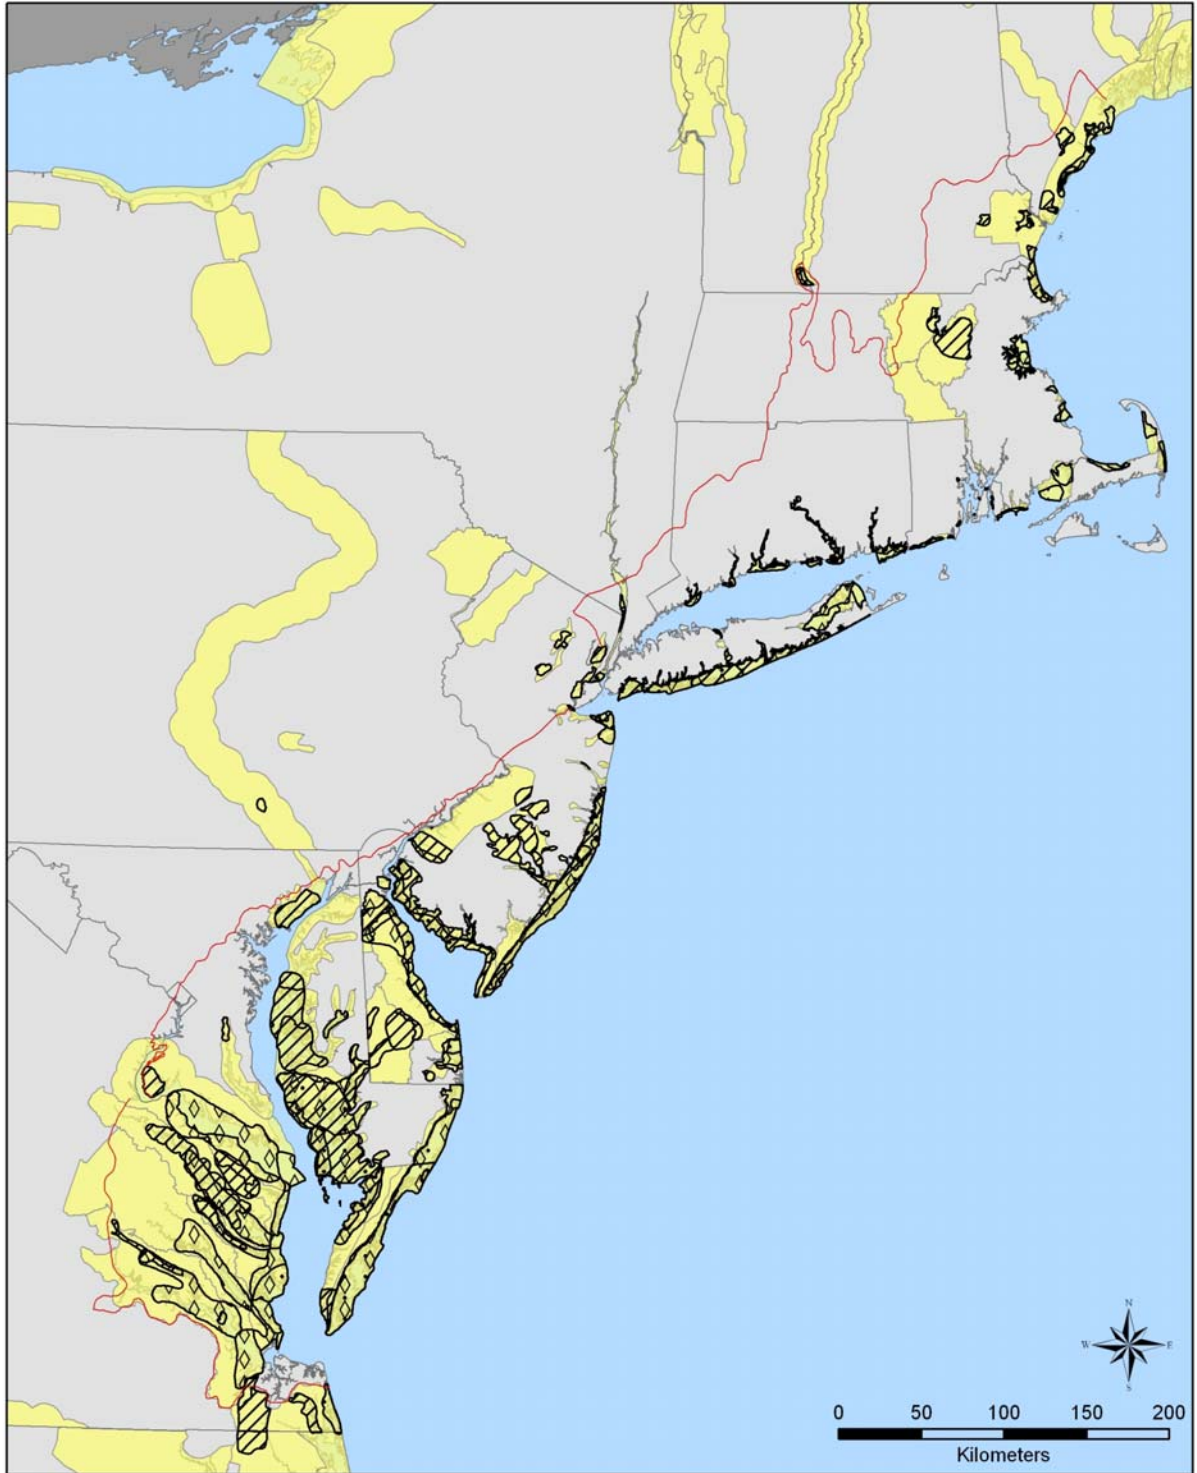

Figure 4a: Waterfowl Focus Areas

**Waterfowl Focus Areas  
within BCR 30**

- |   |                     |   |                     |
|---|---------------------|---|---------------------|
|  | Waterfowl Landbird  |  | Waterfowl Waterbird |
|  | Waterfowl Shorebird |  | All Waterfowl       |

Atlantic Coast Joint Venture  
U.S. Fish and Wildlife Service  
Laurel, MD 20708  
June, 2007

Figure 4b: Waterfowl Focus Areas (North)

Waterfowl Focus Areas within BCR 30

	Waterfowl Landbird		Waterfowl Waterbird
	Waterfowl Shorebird		All Waterfowl

Atlantic Coast Joint Venture  
 U.S. Fish and Wildlife Service  
 Laurel, MD 20708  
 June, 2007

Figure 4c: Waterfowl Focus Areas (central)

Waterfowl Focus Areas within BCR 30

-  Waterfowl Landbird
-  Waterfowl Waterbird
-  Waterfowl Shorebird
-  All Waterfowl