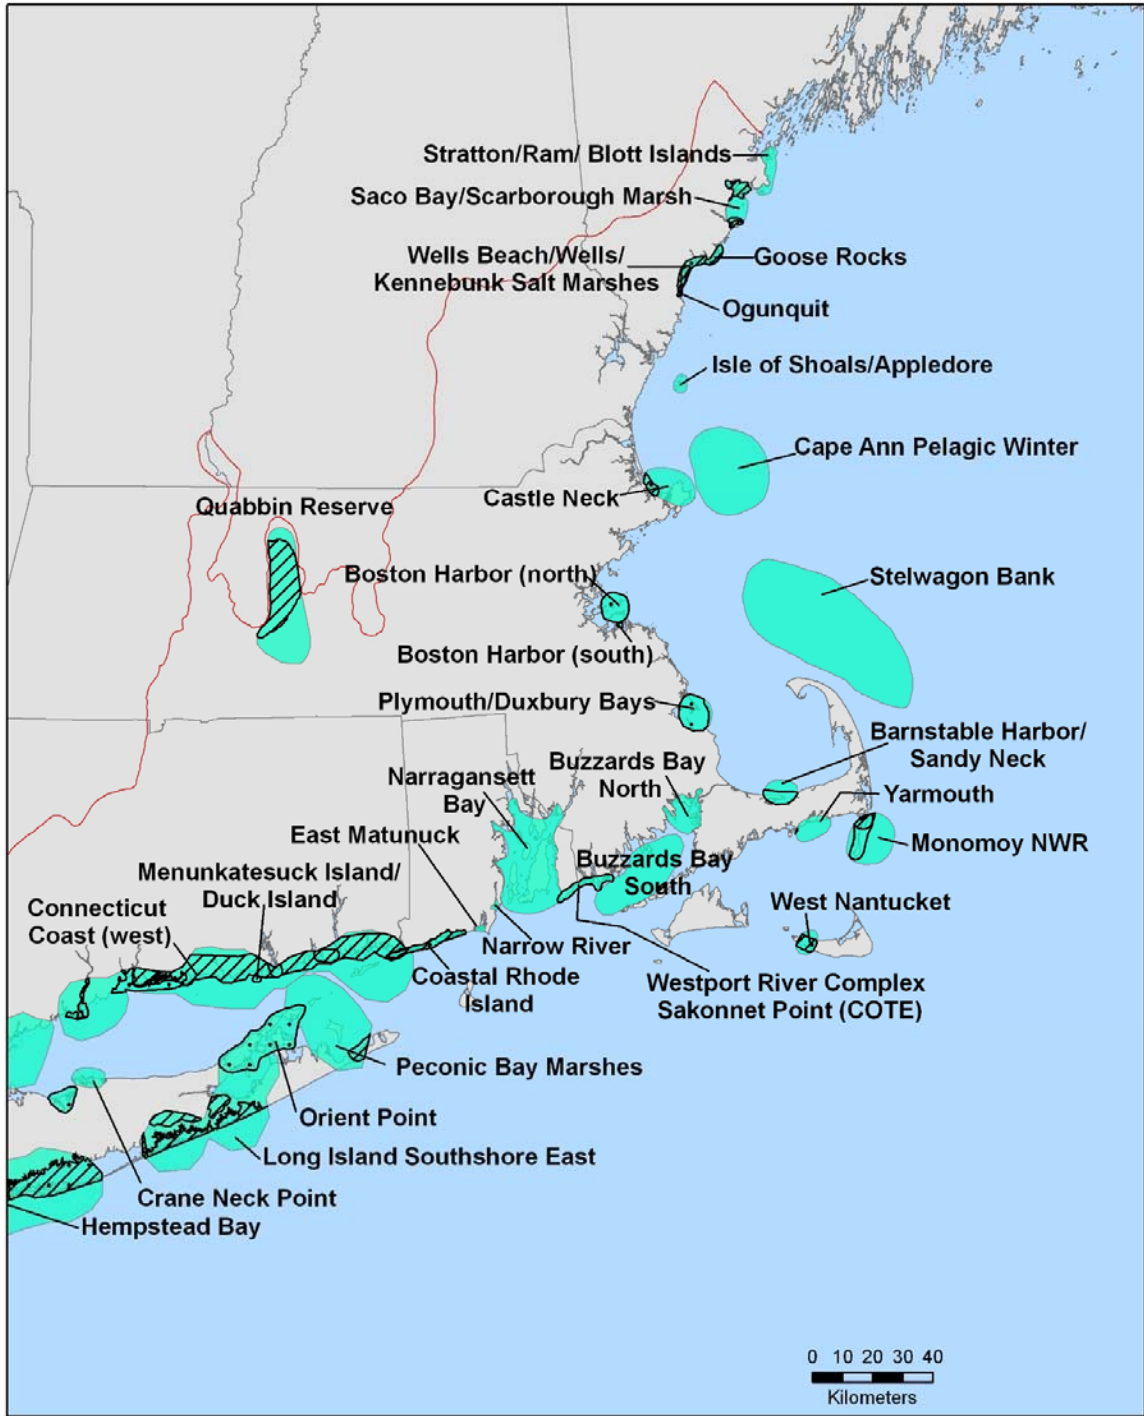

Atlantic Coast Joint Venture  
 U.S. Fish and Wildlife Service  
 Laurel, MD 20708  
 June, 2007

Figure 4d: Waterfowl Focus Areas (south)

Waterfowl Focus Areas within BCR 30

-  Waterfowl Landbird
-  Waterfowl Waterbird
-  Waterfowl Shorebird
-  All Waterfowl

Atlantic Coast Joint Venture  
U.S. Fish and Wildlife Service  
Laurel, MD 20708  
June, 2007

**Figure 5a: Waterbird Focus Areas (all)**

**Waterbird Focus Areas  
within BCR 30**

-  Waterbird Landbird
-  Shorebird Waterbird
-  All Waterbird

Atlantic Coast Joint Venture  
U.S. Fish and Wildlife Service  
Laurel, MD 20708  
June, 2007

Figure 5b: Waterbird Focus Areas (north)

Waterbird Focus Areas  
within BCR 30

-  Waterbird Landbird
-  Shorebird Waterbird
-  All Waterbird