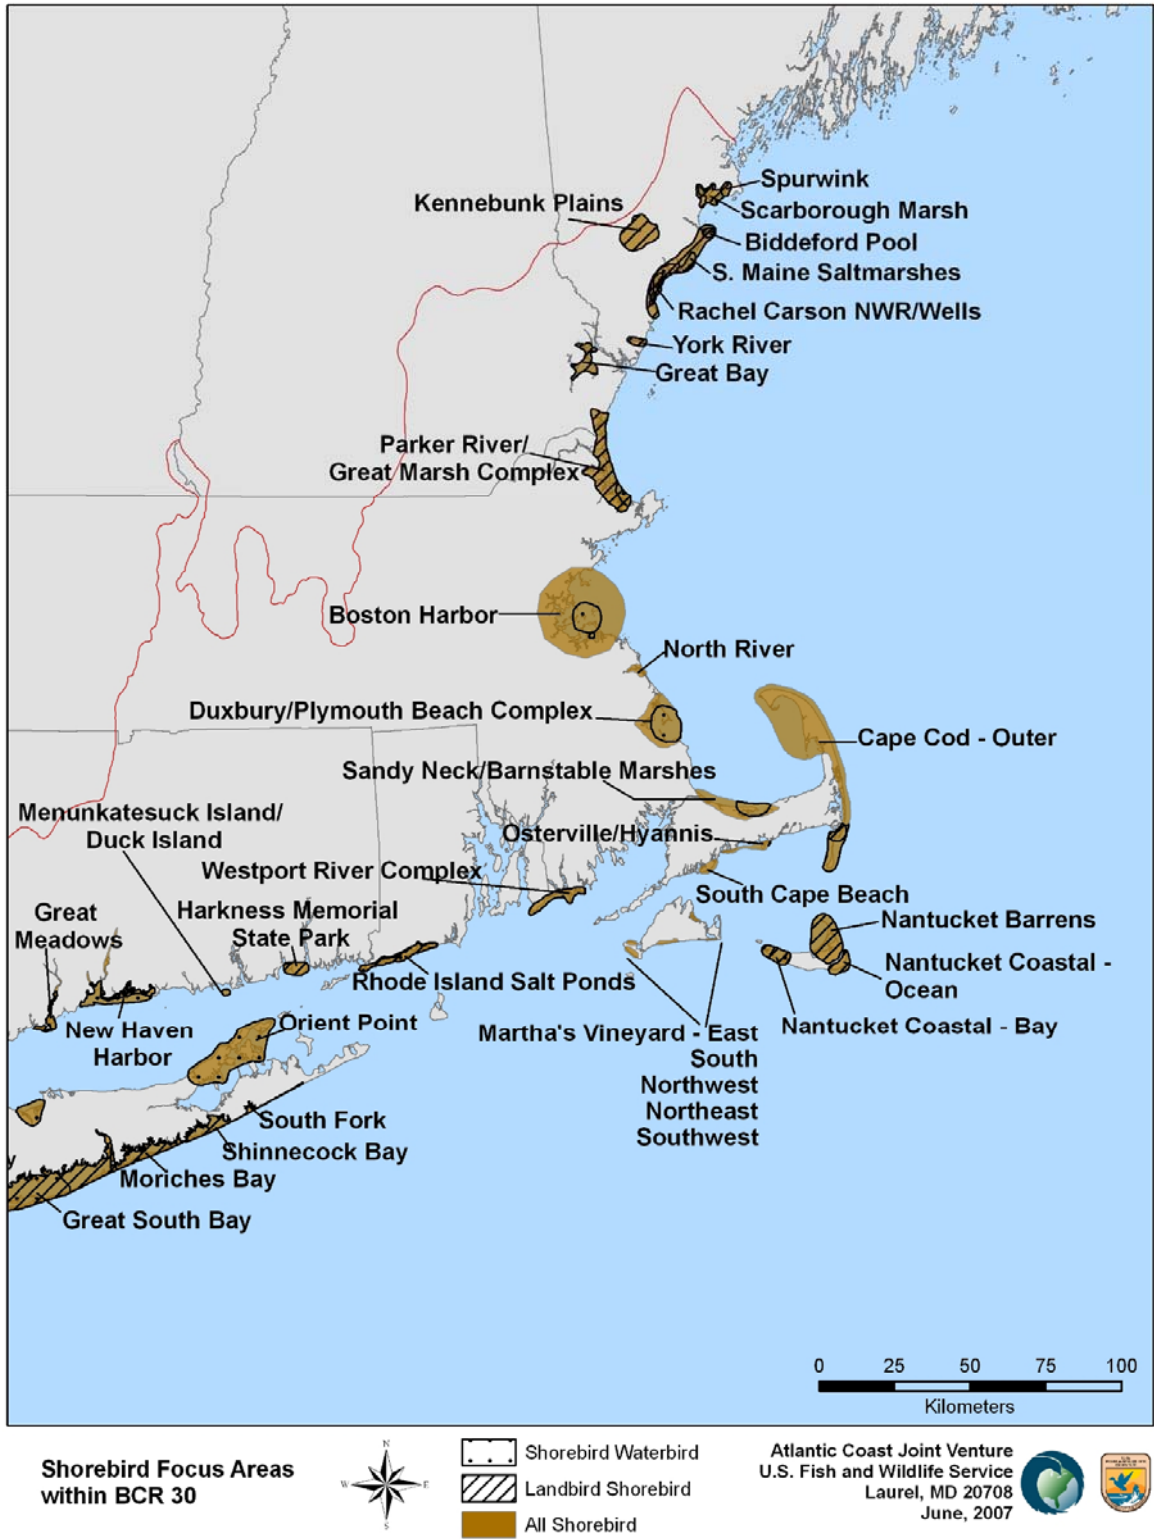

Atlantic Coast Joint Venture  
U.S. Fish and Wildlife Service  
Laurel, MD 20708  
June, 2007

Figure 5c: Waterbird Focus Areas (central)

**Figure 5d: Waterbird Focus Areas (south)**

**Figure 6a: Shorebird Focus Areas (all)**

**Figure 6b: Shorebird Focus Areas (north)**

Figure 6c: Shorebird Focus Areas (central)

Figure 6d: Shorebird Focus Areas (south)

Shorebird Focus Areas  
within BCR 30

-  Shorebird Waterbird
-  Landbird Shorebird
-  All Shorebird

Atlantic Coast Joint Venture  
U.S. Fish and Wildlife Service  
Laurel, MD 20708  
June, 2007

**Figure 7a: Landbird Focus Areas (all)**

**Landbird Focus Areas  
within BCR 30**

Landbird Waterbird

Landbird Shorebird

All Landbird

Atlantic Coast Joint Venture  
U.S. Fish and Wildlife Service  
Laurel, MD 20708  
June, 2007

Figure 7b: Landbird Focus Areas (north)

Landbird Focus Areas within BCR 30

-  Landbird Waterbird
-  Landbird Shorebird
-  All Landbird