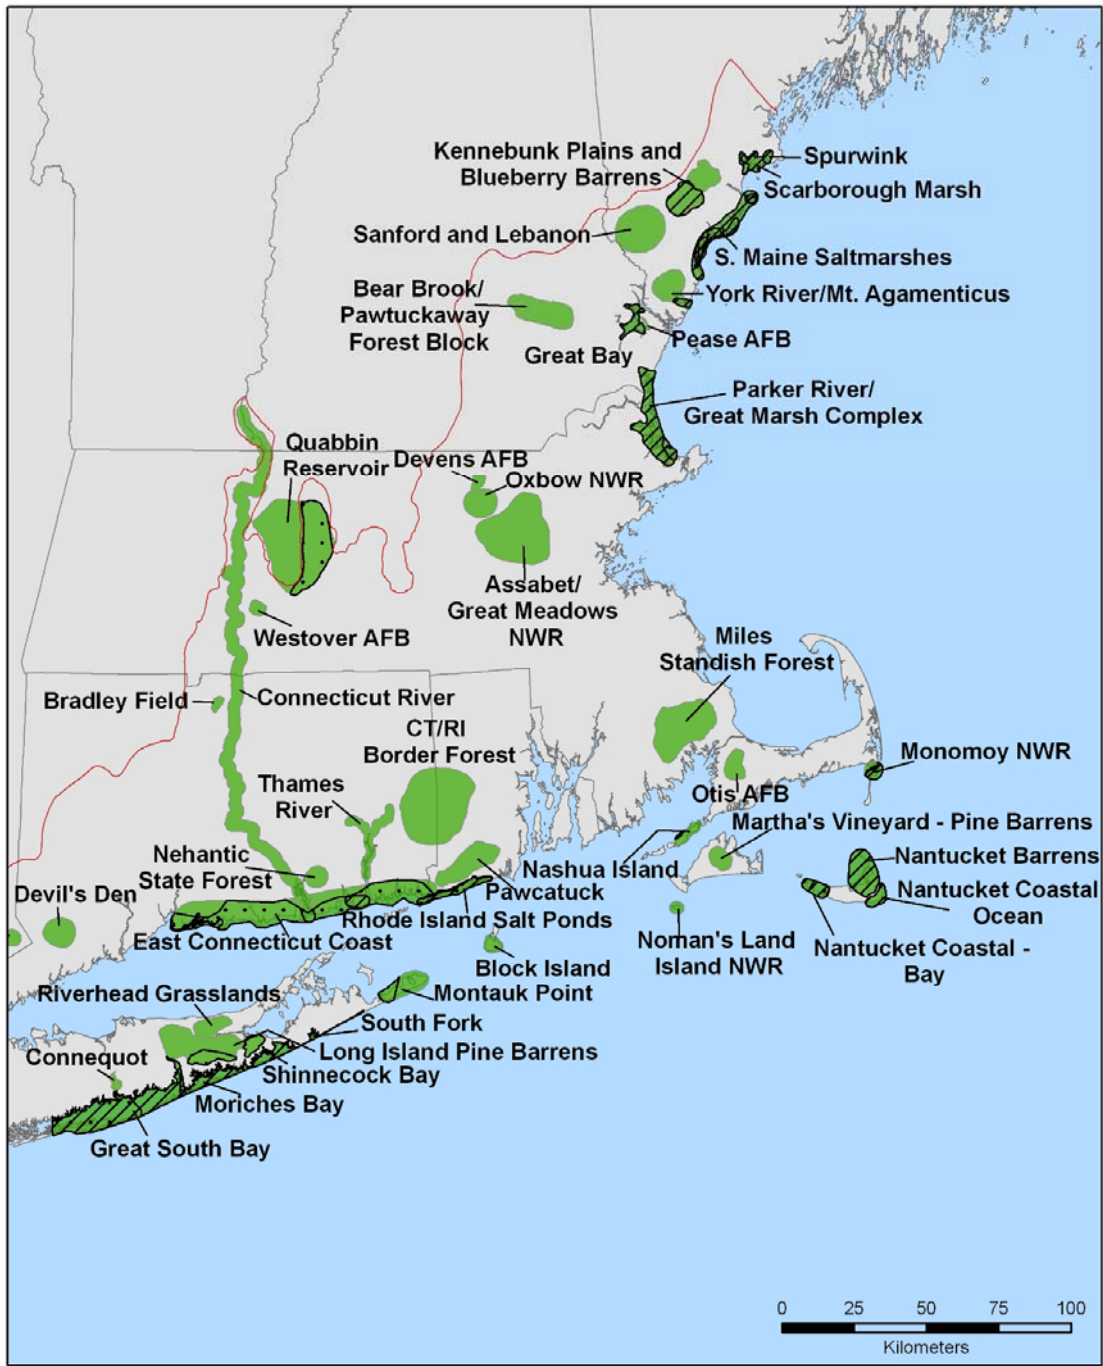

**Figure 6b: Shorebird Focus Areas (north)**

Figure 6c: Shorebird Focus Areas (central)

Figure 6d: Shorebird Focus Areas (south)

Shorebird Focus Areas  
within BCR 30

-  Shorebird Waterbird
-  Landbird Shorebird
-  All Shorebird

Atlantic Coast Joint Venture  
U.S. Fish and Wildlife Service  
Laurel, MD 20708  
June, 2007

**Figure 7a: Landbird Focus Areas (all)**

**Landbird Focus Areas  
within BCR 30**

Landbird Waterbird

Landbird Shorebird

All Landbird

Atlantic Coast Joint Venture  
U.S. Fish and Wildlife Service  
Laurel, MD 20708  
June, 2007

Figure 7b: Landbird Focus Areas (north)

Landbird Focus Areas within BCR 30

-  Landbird Waterbird
-  Landbird Shorebird
-  All Landbird