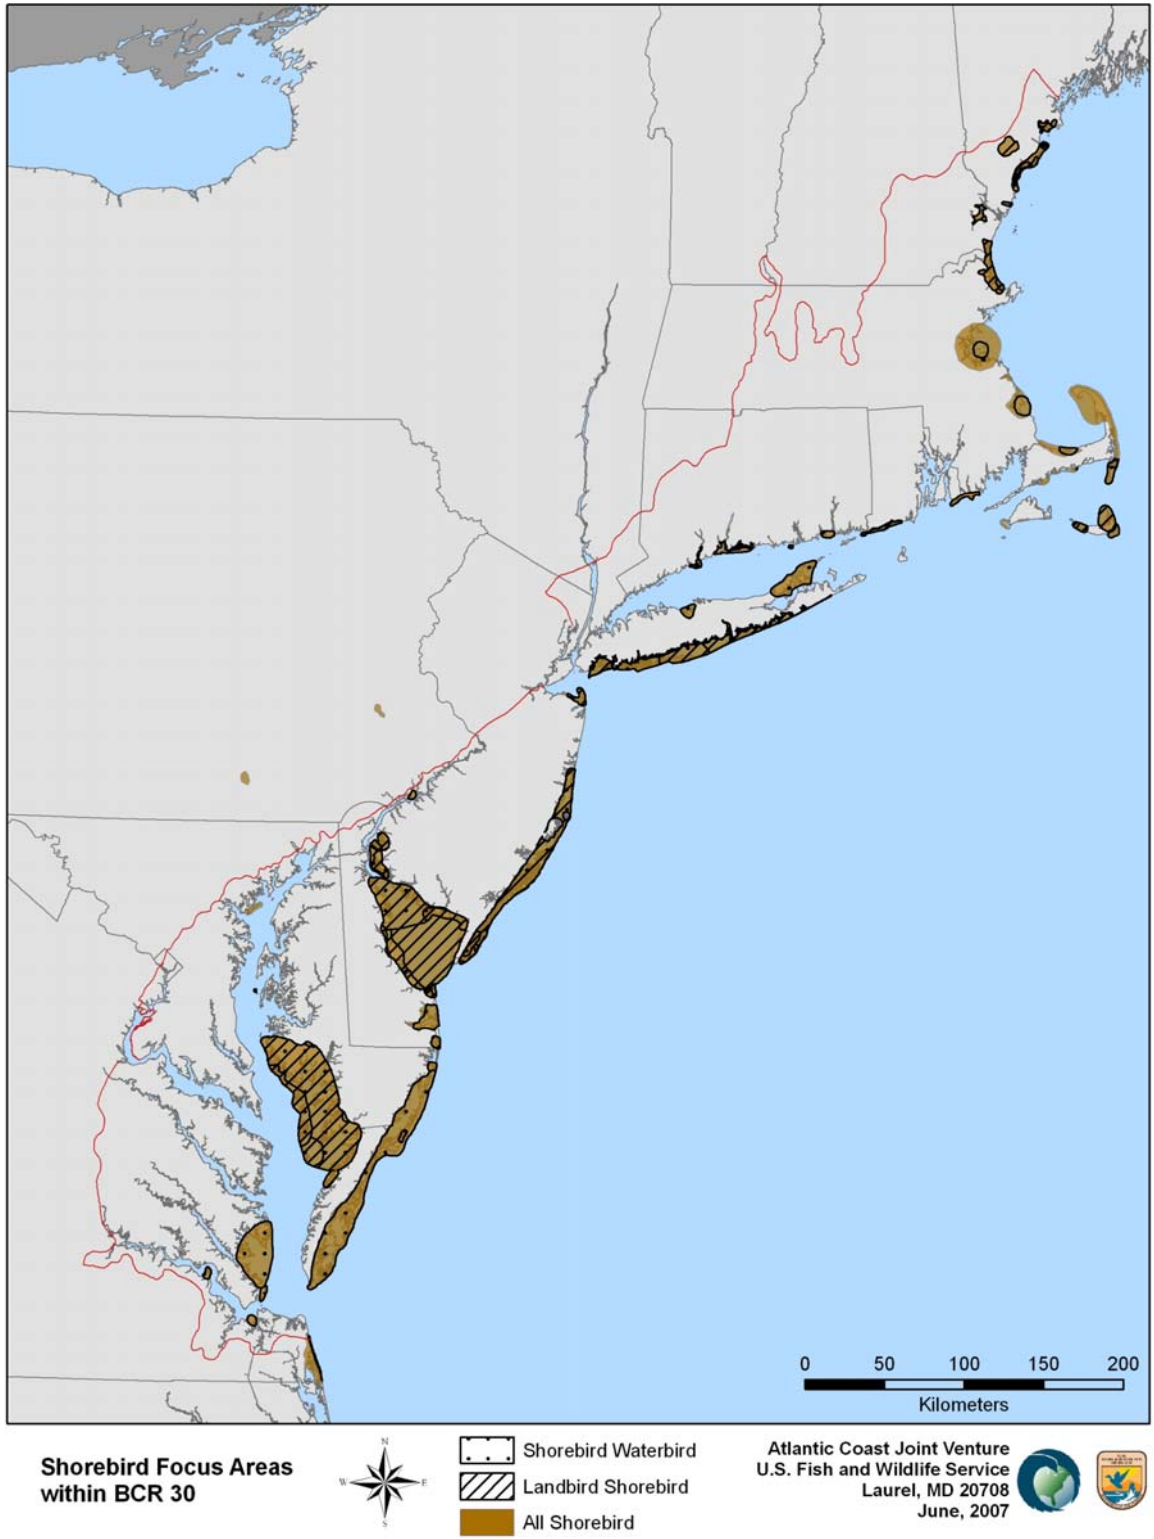

Atlantic Coast Joint Venture  
U.S. Fish and Wildlife Service  
Laurel, MD 20708  
June, 2007

Figure 5b: Waterbird Focus Areas (north)

Waterbird Focus Areas  
within BCR 30

-  Waterbird Landbird
-  Shorebird Waterbird
-  All Waterbird

Atlantic Coast Joint Venture  
U.S. Fish and Wildlife Service  
Laurel, MD 20708  
June, 2007

Figure 5c: Waterbird Focus Areas (central)

**Figure 5d: Waterbird Focus Areas (south)**

**Figure 6a: Shorebird Focus Areas (all)**

**Figure 6b: Shorebird Focus Areas (north)**

Figure 6c: Shorebird Focus Areas (central)

Figure 6d: Shorebird Focus Areas (south)

Shorebird Focus Areas  
within BCR 30

-  Shorebird Waterbird
-  Landbird Shorebird
-  All Shorebird