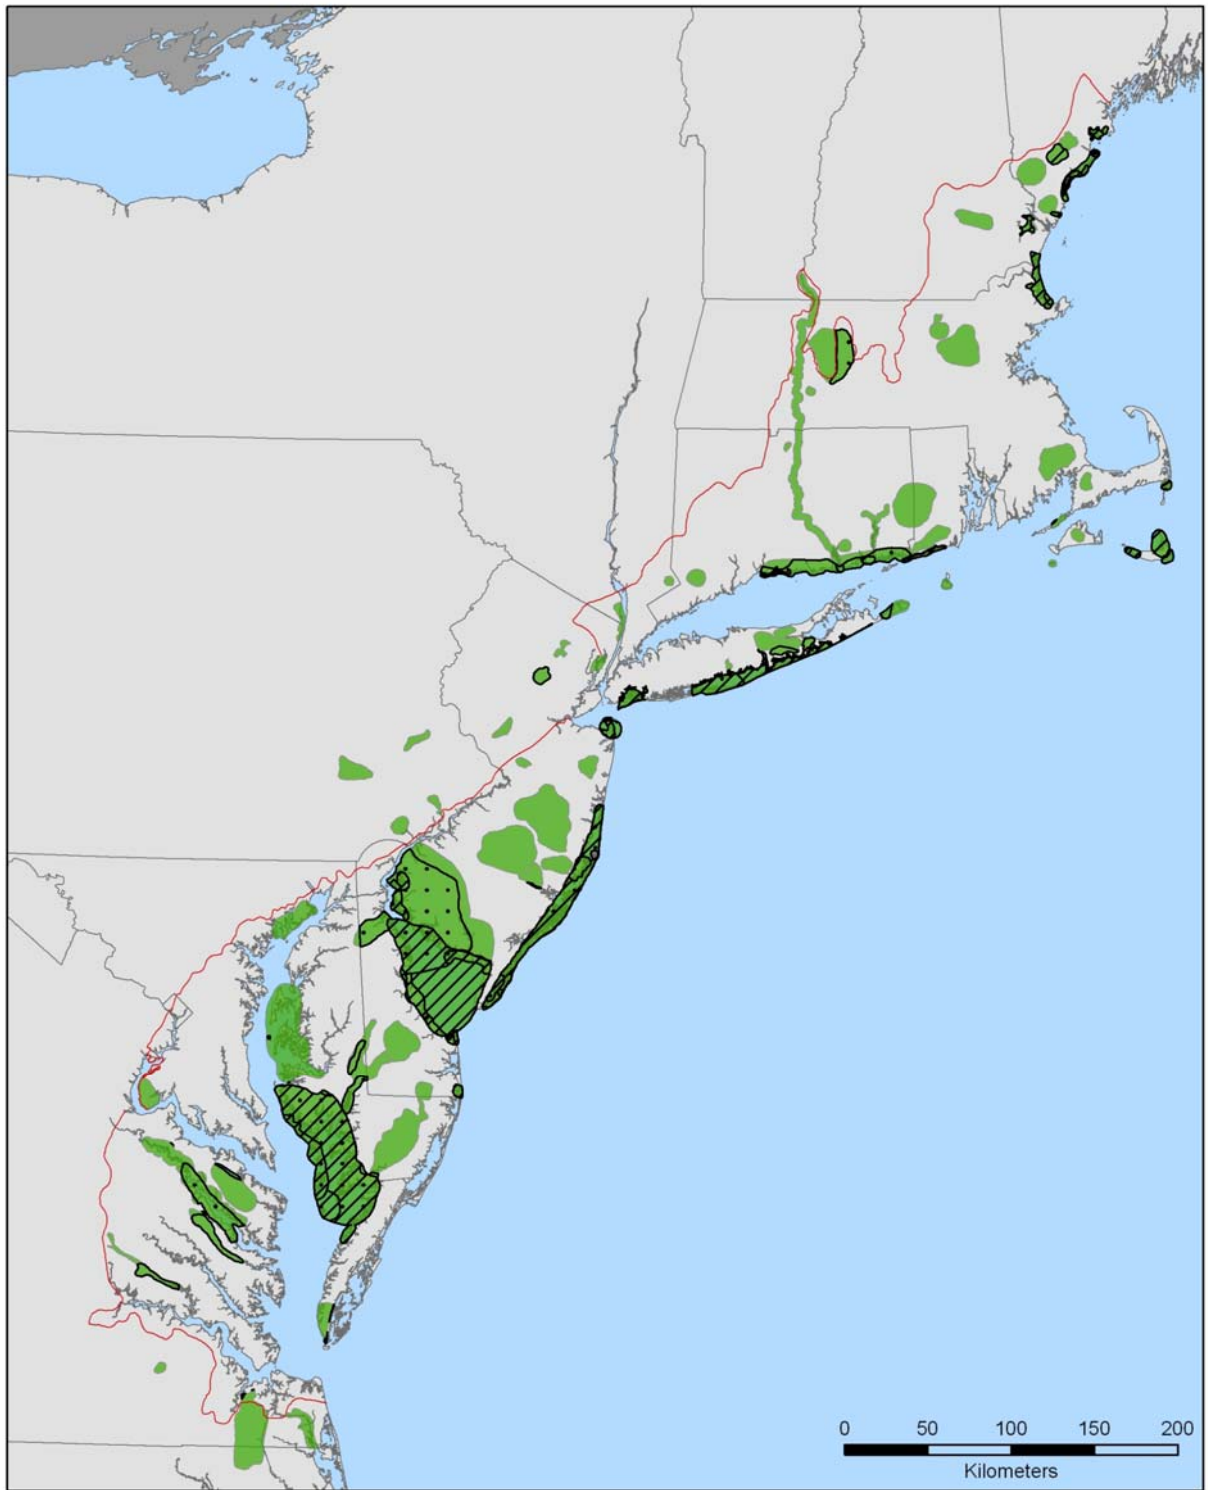

Atlantic Coast Joint Venture  
U.S. Fish and Wildlife Service  
Laurel, MD 20708  
June, 2007

Figure 5c: Waterbird Focus Areas (central)

**Figure 5d: Waterbird Focus Areas (south)**

**Figure 6a: Shorebird Focus Areas (all)**

**Figure 6b: Shorebird Focus Areas (north)**

Figure 6c: Shorebird Focus Areas (central)

Figure 6d: Shorebird Focus Areas (south)

Shorebird Focus Areas  
within BCR 30

-  Shorebird Waterbird
-  Landbird Shorebird
-  All Shorebird

Atlantic Coast Joint Venture  
U.S. Fish and Wildlife Service  
Laurel, MD 20708  
June, 2007

**Figure 7a: Landbird Focus Areas (all)**

**Landbird Focus Areas  
within BCR 30**

Landbird Waterbird

Landbird Shorebird