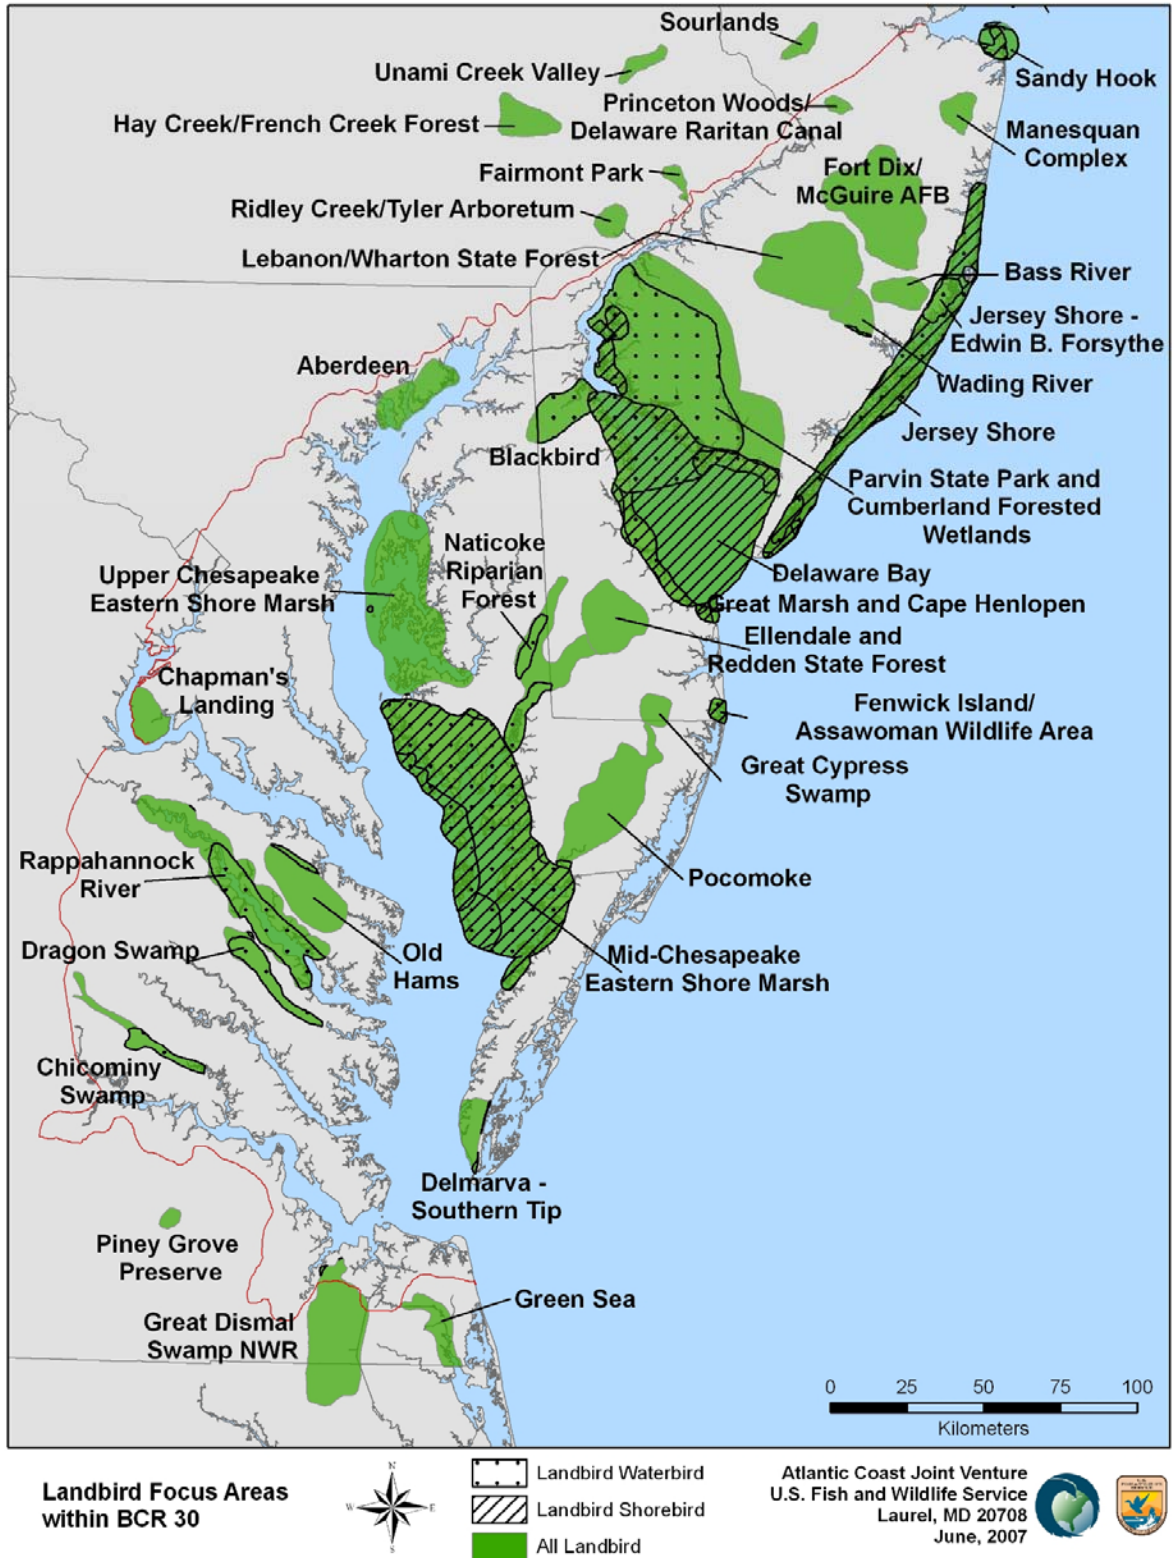

**Figure 6b: Shorebird Focus Areas (north)**

Figure 6c: Shorebird Focus Areas (central)

Figure 6d: Shorebird Focus Areas (south)

Shorebird Focus Areas  
within BCR 30

-  Shorebird Waterbird
-  Landbird Shorebird
-  All Shorebird

All Landbird

Atlantic Coast Joint Venture  
U.S. Fish and Wildlife Service  
Laurel, MD 20708  
June, 2007

Figure 7b: Landbird Focus Areas (north)

Landbird Focus Areas within BCR 30

-  Landbird Waterbird
-  Landbird Shorebird
-  All Landbird

Atlantic Coast Joint Venture  
 U.S. Fish and Wildlife Service  
 Laurel, MD 20708  
 June, 2007

Figure 7c: Landbird Focus Areas (central)

Figure 7d: Landbird Focus Areas (south)

**Figure 8a: Focus Area Overlaps for All Species**

**Focus Areas  
within BCR 30**

**Waterfowl/Landbird/  
Shorebird/Waterbird**

Atlantic Coast Joint Venture  
U.S. Fish and Wildlife Service  
Laurel, MD 20708  
June, 2007

Figure 8b: Focus Area Overlaps for All Species