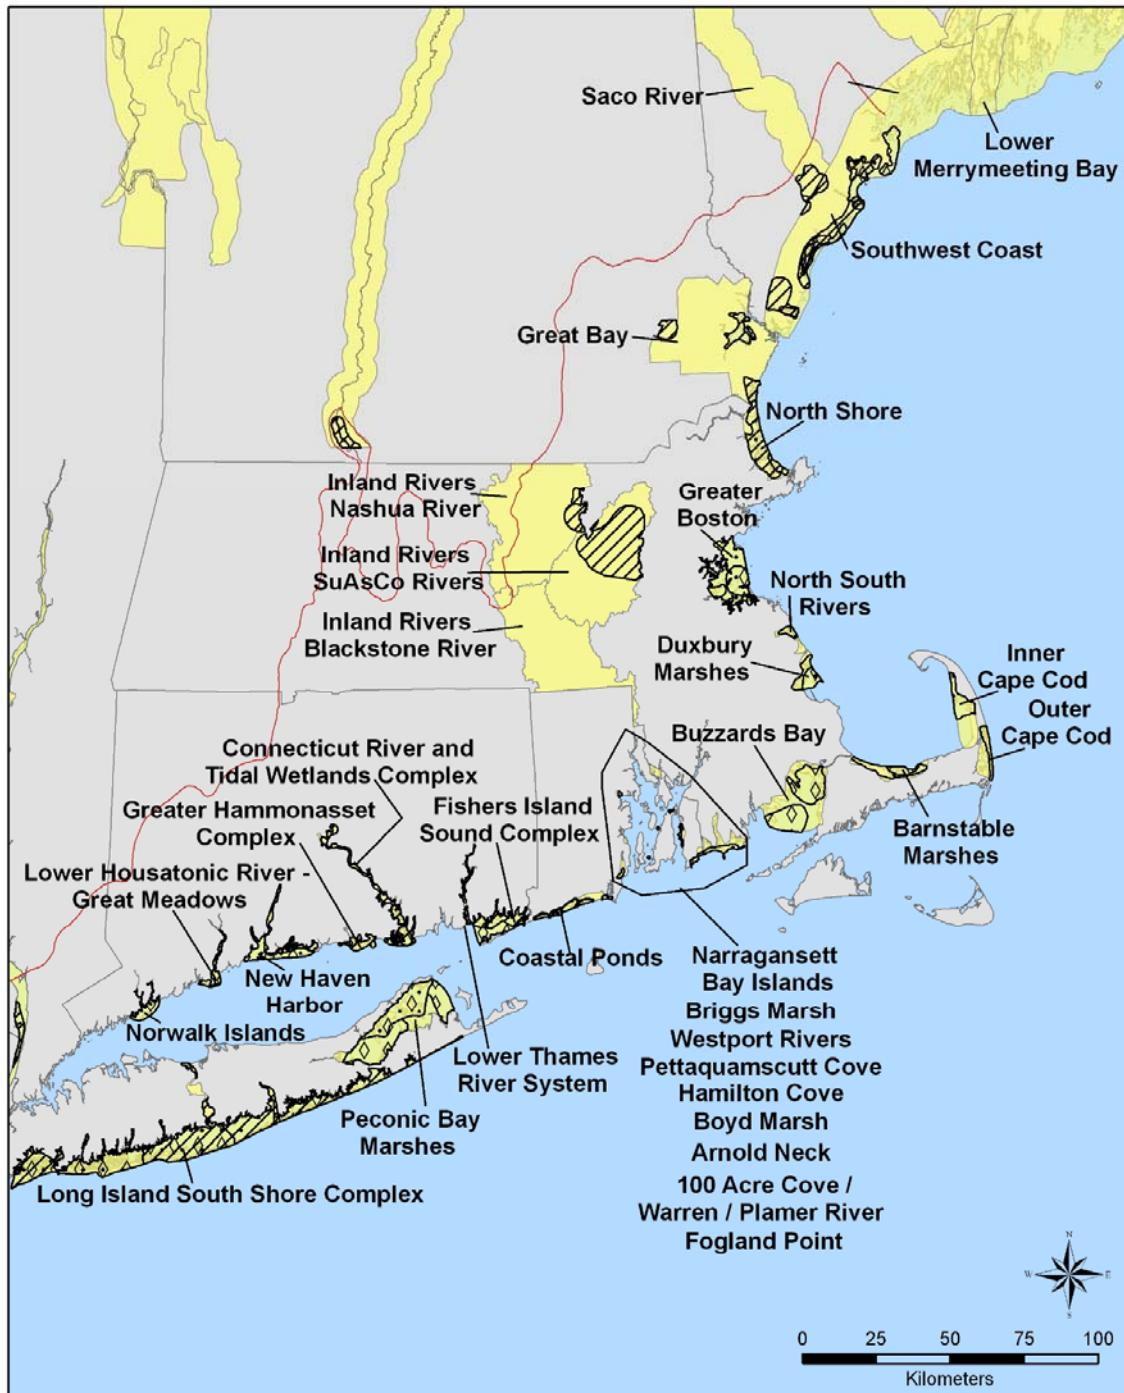

Figure 4a: Waterfowl Focus Areas

**Waterfowl Focus Areas  
within BCR 30**

- |   |                     |   |                     |
|---|---------------------|---|---------------------|
|  | Waterfowl Landbird  |  | Waterfowl Waterbird |
|  | Waterfowl Shorebird |  | All Waterfowl       |

Atlantic Coast Joint Venture  
U.S. Fish and Wildlife Service  
Laurel, MD 20708  
June, 2007

Figure 4b: Waterfowl Focus Areas (North)

Waterfowl Focus Areas within BCR 30

	Waterfowl Landbird		Waterfowl Waterbird
	Waterfowl Shorebird		All Waterfowl

Atlantic Coast Joint Venture  
 U.S. Fish and Wildlife Service  
 Laurel, MD 20708  
 June, 2007

Figure 4c: Waterfowl Focus Areas (central)

Waterfowl Focus Areas within BCR 30

-  Waterfowl Landbird
-  Waterfowl Waterbird
-  Waterfowl Shorebird
-  All Waterfowl