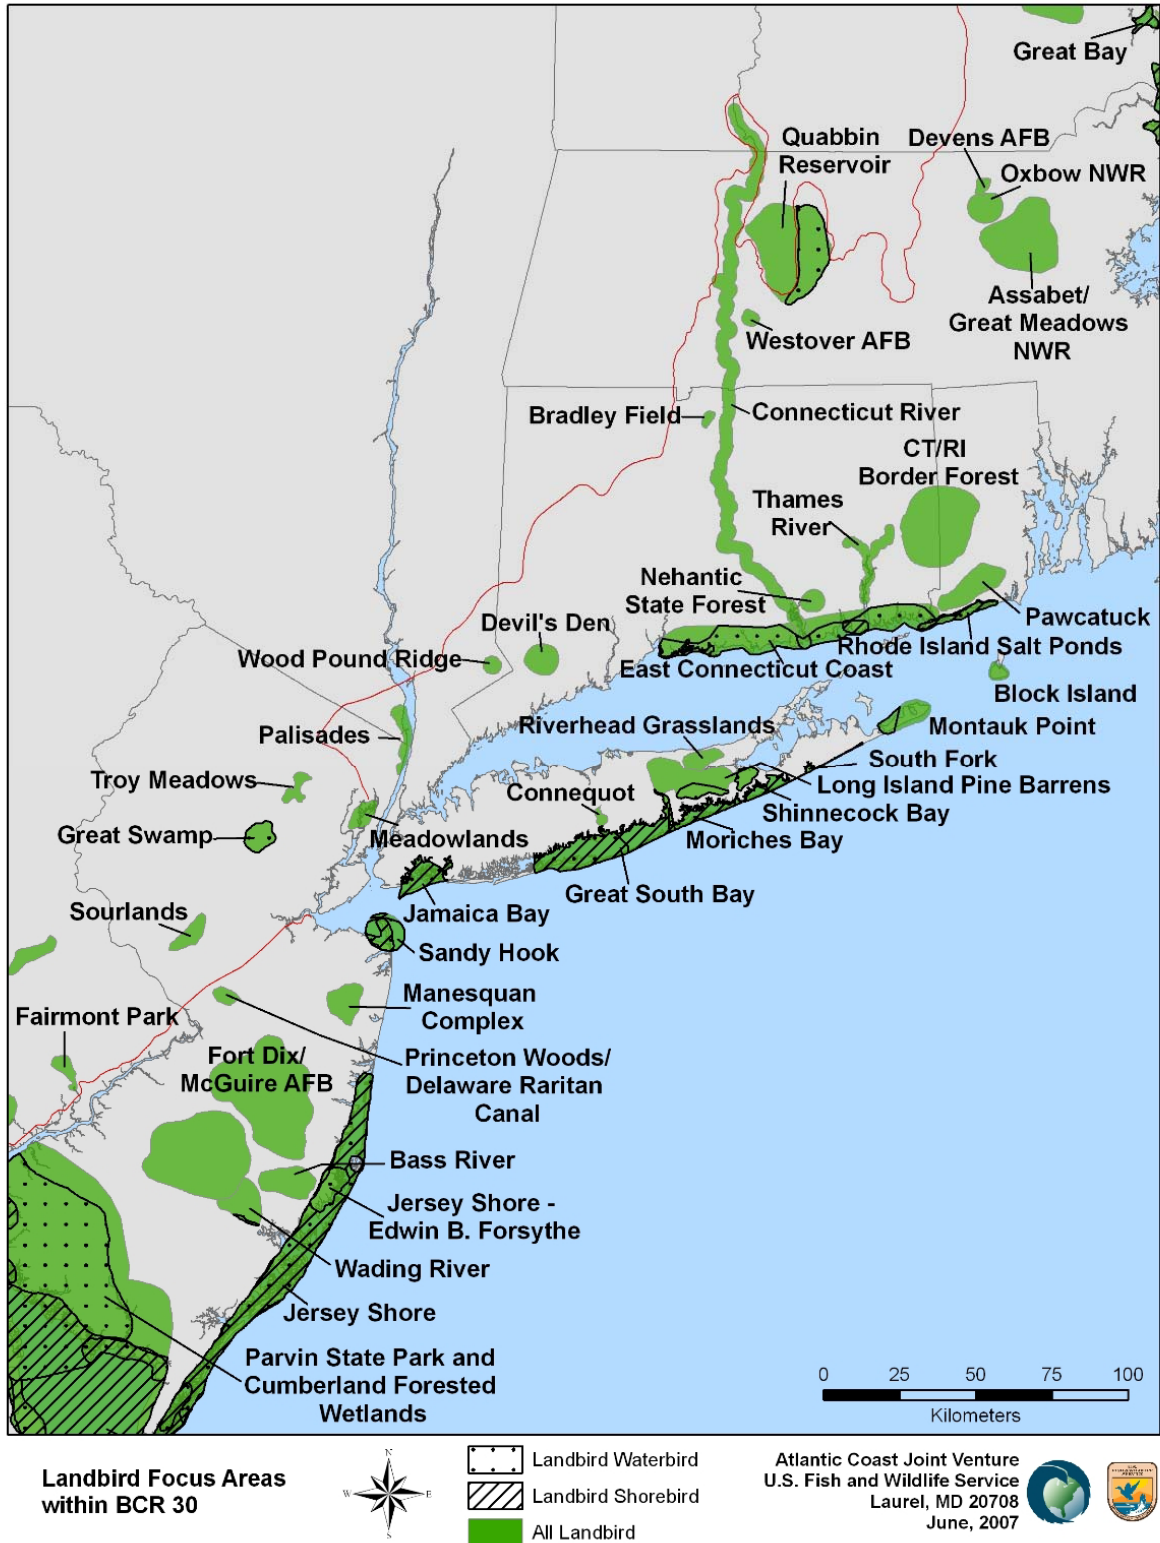

**Figure 6b: Shorebird Focus Areas (north)**

Figure 6c: Shorebird Focus Areas (central)

Figure 6d: Shorebird Focus Areas (south)

Shorebird Focus Areas  
within BCR 30

-  Shorebird Waterbird
-  Landbird Shorebird
-  All Shorebird

All Landbird

Atlantic Coast Joint Venture  
U.S. Fish and Wildlife Service  
Laurel, MD 20708  
June, 2007

Figure 7b: Landbird Focus Areas (north)

Landbird Focus Areas within BCR 30

-  Landbird Waterbird
-  Landbird Shorebird
-  All Landbird

Atlantic Coast Joint Venture  
 U.S. Fish and Wildlife Service  
 Laurel, MD 20708  
 June, 2007

Figure 7c: Landbird Focus Areas (central)

Figure 7d: Landbird Focus Areas (south)

**Figure 8a: Focus Area Overlaps for All Species**

**Focus Areas  
within BCR 30**

**Waterfowl/Landbird/  
Shorebird/Waterbird**

Atlantic Coast Joint Venture  
U.S. Fish and Wildlife Service  
Laurel, MD 20708  
June, 2007

Figure 8b: Focus Area Overlaps for All Species