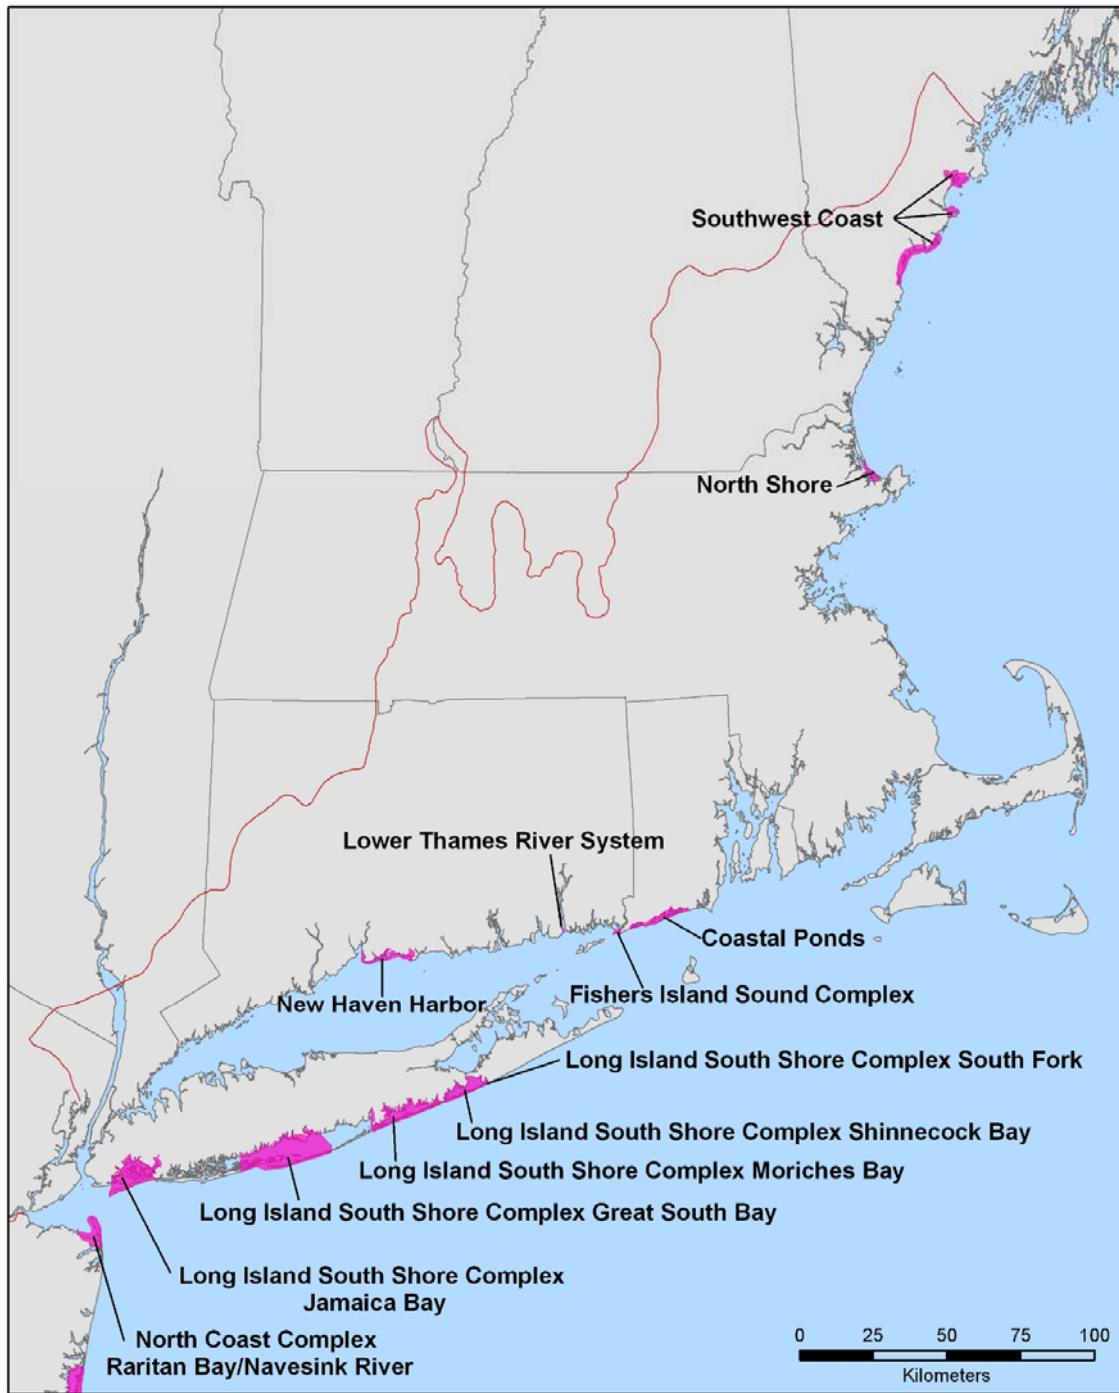

**Figure 6b: Shorebird Focus Areas (north)**

Figure 6c: Shorebird Focus Areas (central)

Figure 6d: Shorebird Focus Areas (south)

Shorebird Focus Areas  
within BCR 30

-  Shorebird Waterbird
-  Landbird Shorebird
-  All Shorebird

All Landbird

Atlantic Coast Joint Venture  
U.S. Fish and Wildlife Service  
Laurel, MD 20708  
June, 2007

Figure 7b: Landbird Focus Areas (north)

Landbird Focus Areas within BCR 30

-  Landbird Waterbird
-  Landbird Shorebird
-  All Landbird

Atlantic Coast Joint Venture  
 U.S. Fish and Wildlife Service  
 Laurel, MD 20708  
 June, 2007

Figure 7c: Landbird Focus Areas (central)

Figure 7d: Landbird Focus Areas (south)

**Figure 8a: Focus Area Overlaps for All Species**

**Focus Areas  
within BCR 30**

**Waterfowl/Landbird/  
Shorebird/Waterbird**

Atlantic Coast Joint Venture  
U.S. Fish and Wildlife Service  
Laurel, MD 20708  
June, 2007

Figure 8b: Focus Area Overlaps for All Species