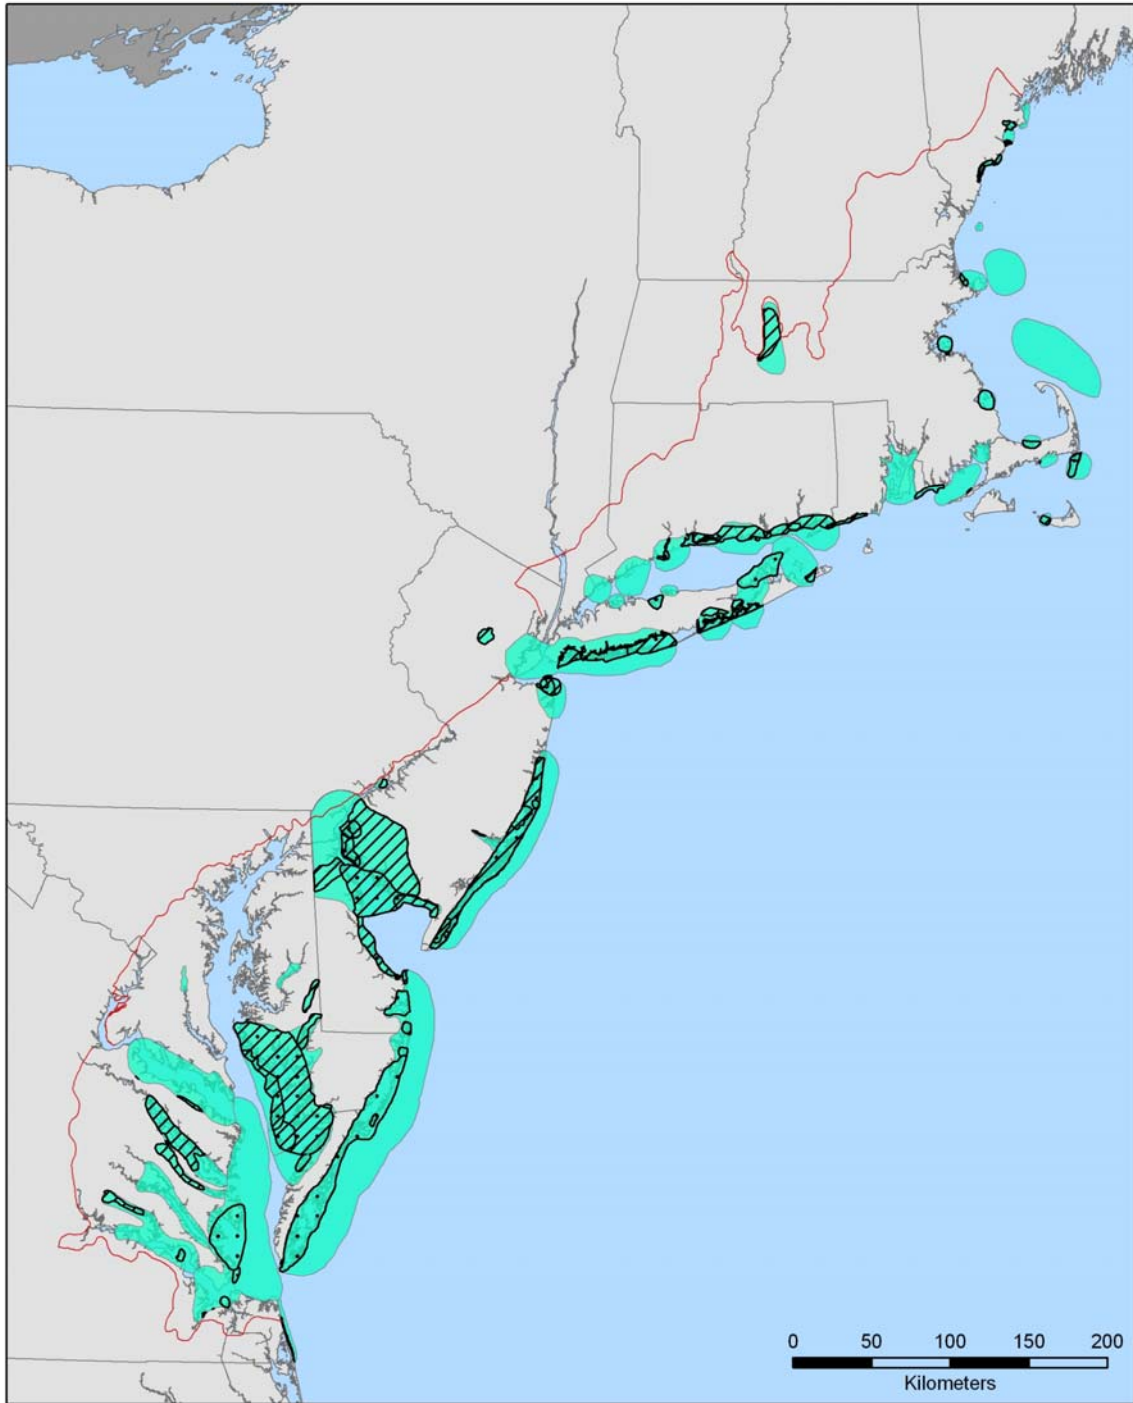

Atlantic Coast Joint Venture  
 U.S. Fish and Wildlife Service  
 Laurel, MD 20708  
 June, 2007

Figure 4c: Waterfowl Focus Areas (central)

Waterfowl Focus Areas within BCR 30

-  Waterfowl Landbird
-  Waterfowl Waterbird
-  Waterfowl Shorebird
-  All Waterfowl

Atlantic Coast Joint Venture  
 U.S. Fish and Wildlife Service  
 Laurel, MD 20708  
 June, 2007

Figure 4d: Waterfowl Focus Areas (south)

Waterfowl Focus Areas within BCR 30

-  Waterfowl Landbird
-  Waterfowl Waterbird
-  Waterfowl Shorebird
-  All Waterfowl

Atlantic Coast Joint Venture  
U.S. Fish and Wildlife Service  
Laurel, MD 20708  
June, 2007

**Figure 5a: Waterbird Focus Areas (all)**

**Waterbird Focus Areas  
within BCR 30**

-  Waterbird Landbird
-  Shorebird Waterbird
-  All Waterbird