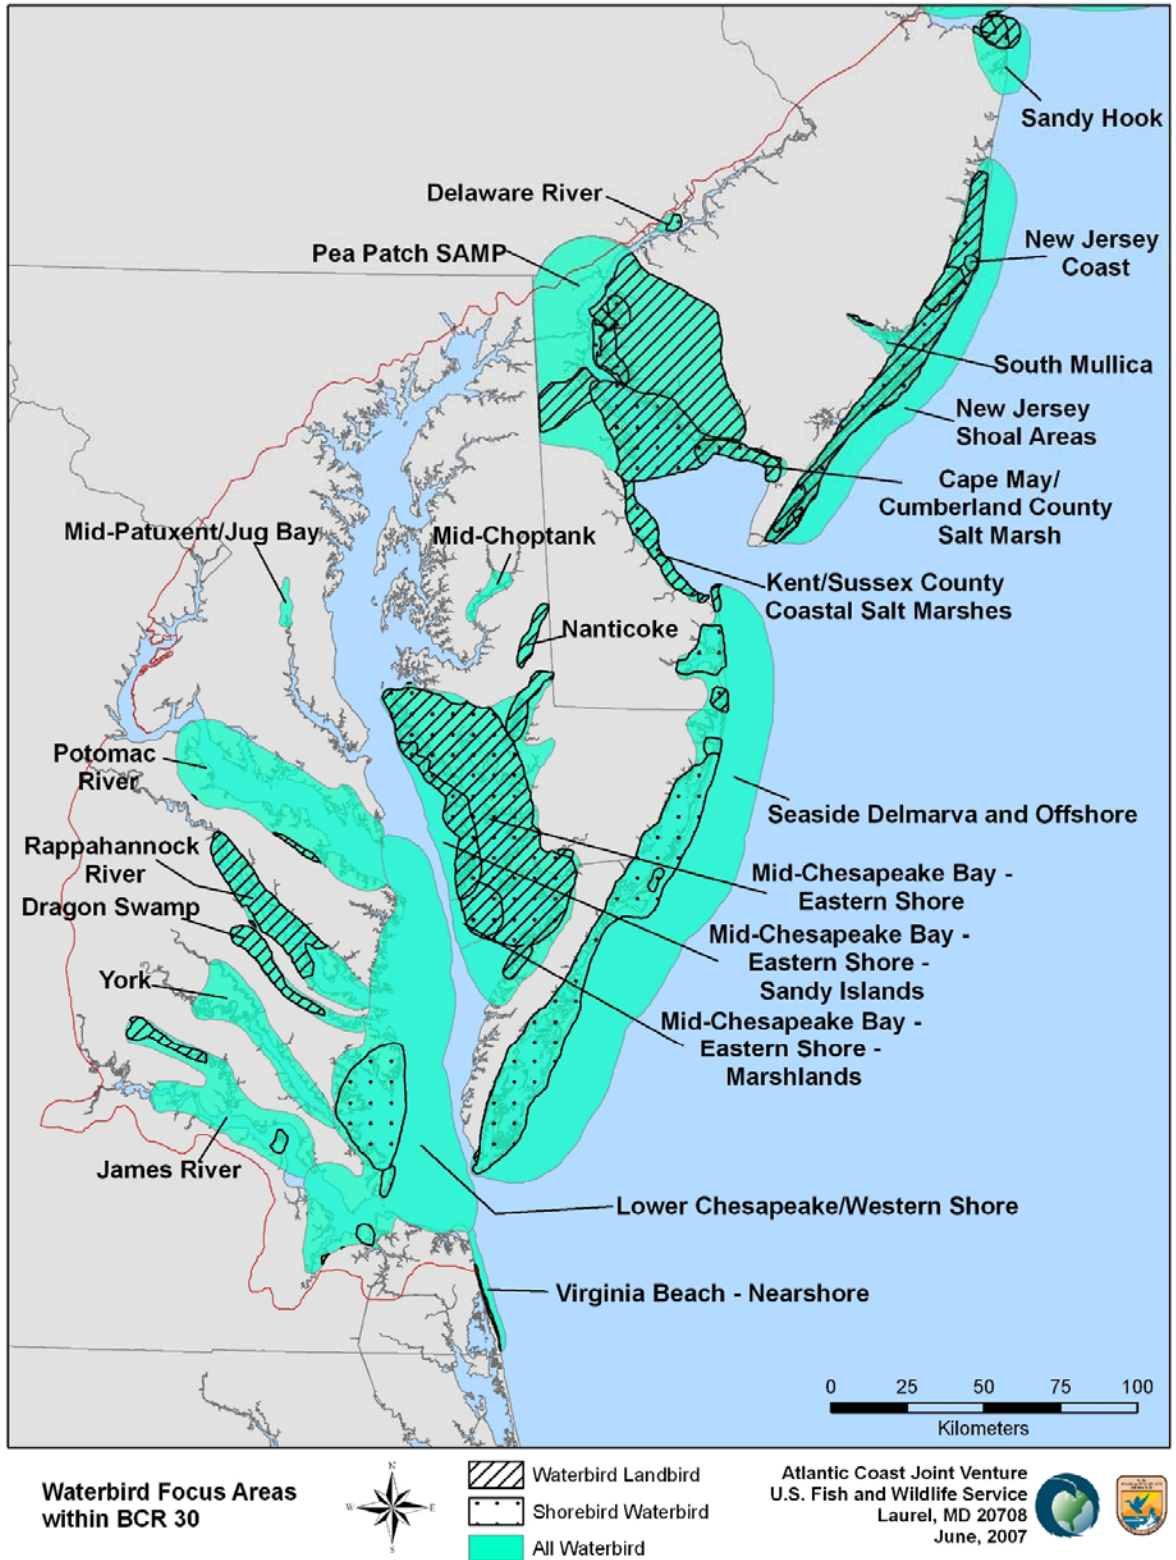

Atlantic Coast Joint Venture  
U.S. Fish and Wildlife Service  
Laurel, MD 20708  
June, 2007

**Figure 5a: Waterbird Focus Areas (all)**

**Waterbird Focus Areas  
within BCR 30**

-  Waterbird Landbird
-  Shorebird Waterbird
-  All Waterbird

Atlantic Coast Joint Venture  
U.S. Fish and Wildlife Service  
Laurel, MD 20708  
June, 2007

Figure 5b: Waterbird Focus Areas (north)

Waterbird Focus Areas  
within BCR 30

-  Waterbird Landbird
-  Shorebird Waterbird
-  All Waterbird

Atlantic Coast Joint Venture  
U.S. Fish and Wildlife Service  
Laurel, MD 20708  
June, 2007

Figure 5c: Waterbird Focus Areas (central)

**Figure 5d: Waterbird Focus Areas (south)**

**Figure 6a: Shorebird Focus Areas (all)**

**Figure 6b: Shorebird Focus Areas (north)**

Figure 6c: Shorebird Focus Areas (central)

Figure 6d: Shorebird Focus Areas (south)

Shorebird Focus Areas  
within BCR 30

-  Shorebird Waterbird
-  Landbird Shorebird
-  All Shorebird