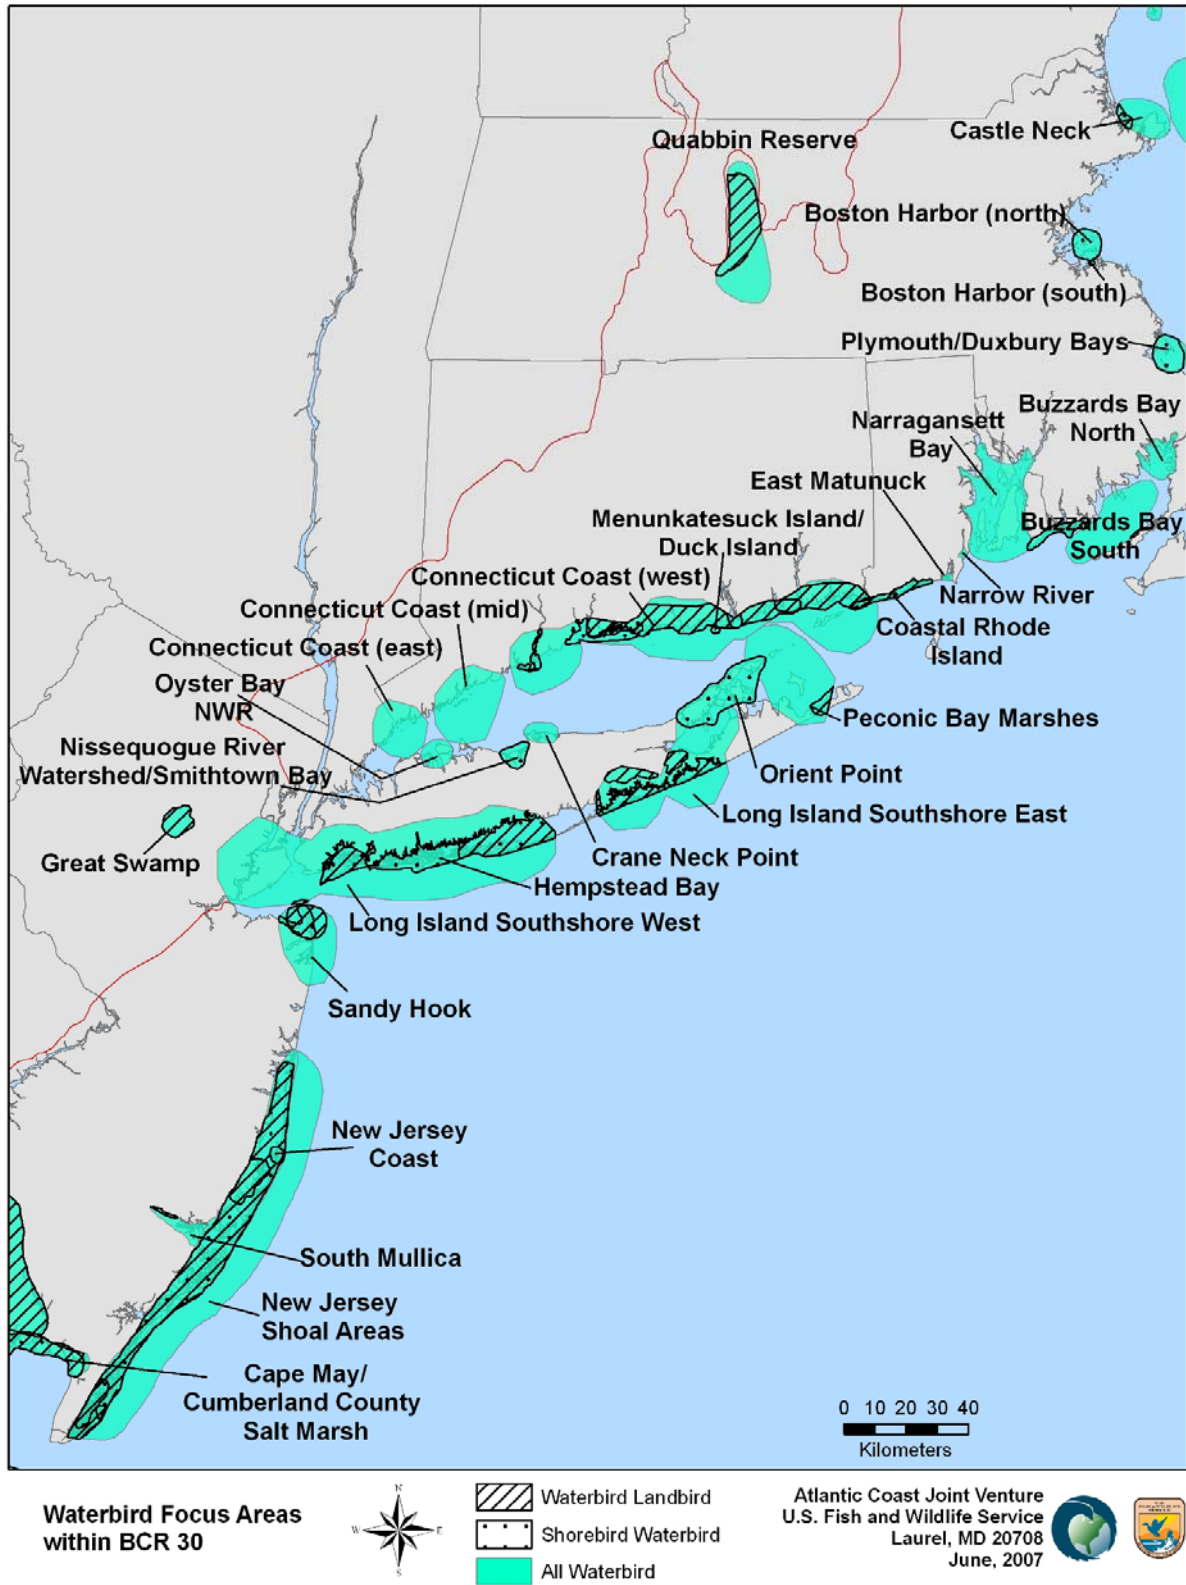

Atlantic Coast Joint Venture  
U.S. Fish and Wildlife Service  
Laurel, MD 20708  
June, 2007

**Figure 5a: Waterbird Focus Areas (all)**

**Waterbird Focus Areas  
within BCR 30**

-  Waterbird Landbird
-  Shorebird Waterbird
-  All Waterbird

Atlantic Coast Joint Venture  
U.S. Fish and Wildlife Service  
Laurel, MD 20708  
June, 2007

Figure 5b: Waterbird Focus Areas (north)

Waterbird Focus Areas  
within BCR 30

-  Waterbird Landbird
-  Shorebird Waterbird
-  All Waterbird

Atlantic Coast Joint Venture  
U.S. Fish and Wildlife Service  
Laurel, MD 20708  
June, 2007

Figure 5c: Waterbird Focus Areas (central)

**Figure 5d: Waterbird Focus Areas (south)**

**Figure 6a: Shorebird Focus Areas (all)**

**Figure 6b: Shorebird Focus Areas (north)**

Figure 6c: Shorebird Focus Areas (central)

Figure 6d: Shorebird Focus Areas (south)

Shorebird Focus Areas  
within BCR 30

-  Shorebird Waterbird
-  Landbird Shorebird
-  All Shorebird