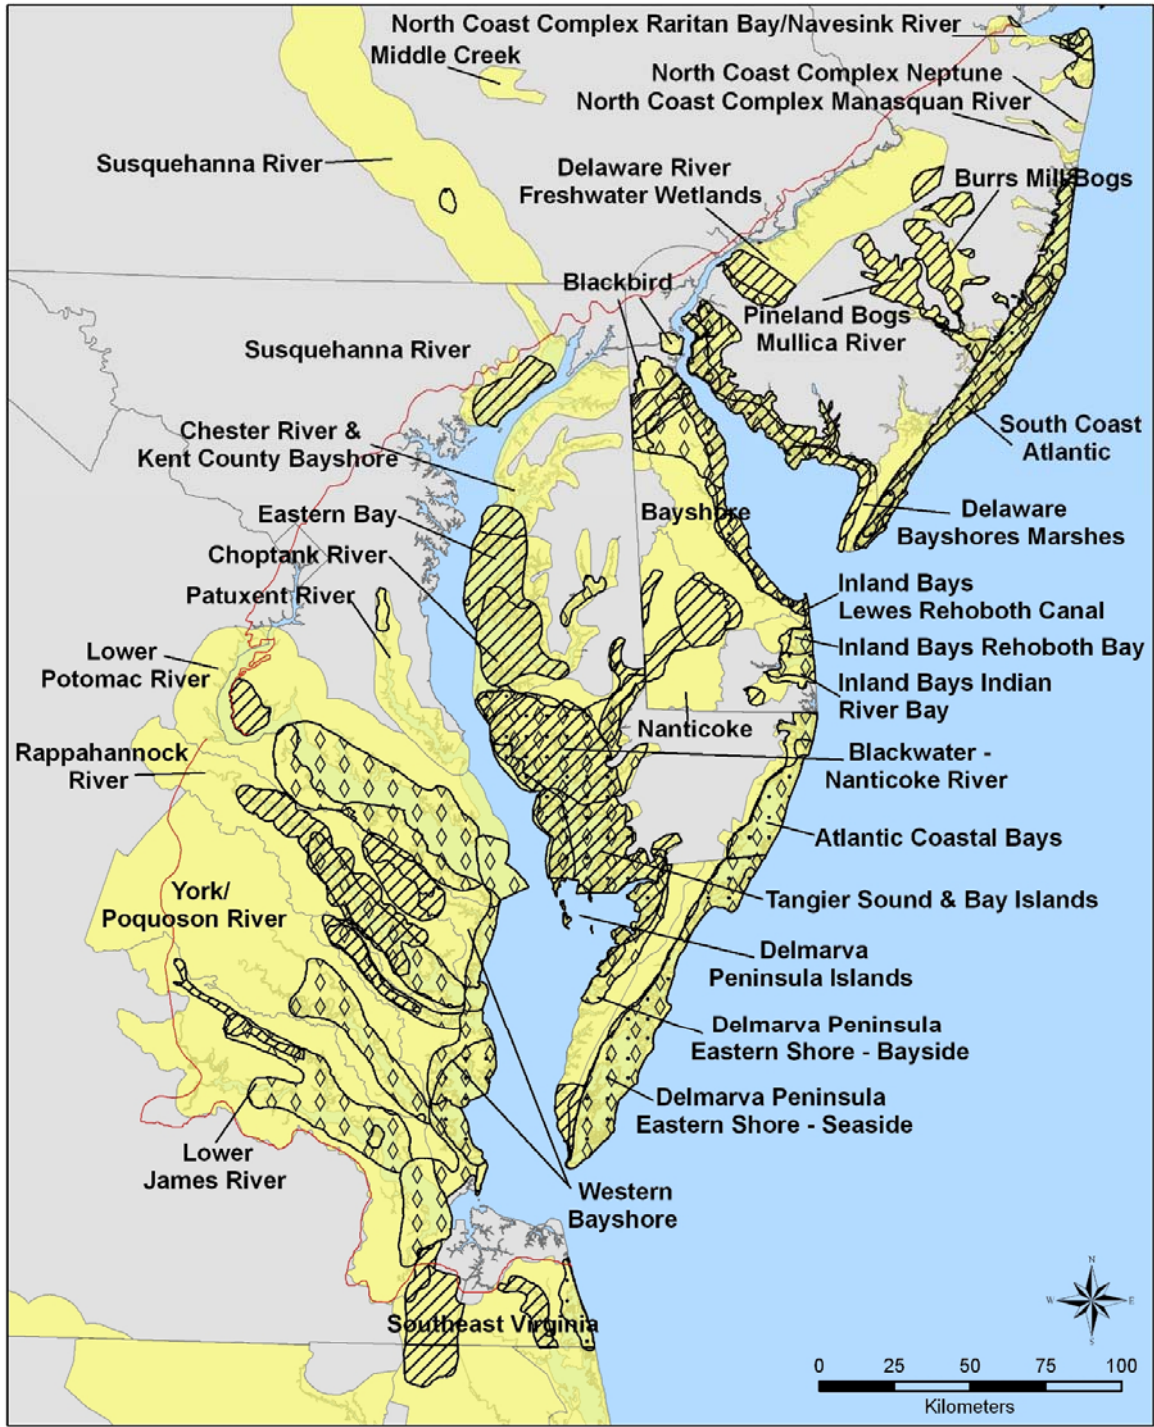

Figure 4a: Waterfowl Focus Areas

**Waterfowl Focus Areas  
within BCR 30**

- |   |                     |   |                     |
|---|---------------------|---|---------------------|
|  | Waterfowl Landbird  |  | Waterfowl Waterbird |
|  | Waterfowl Shorebird |  | All Waterfowl       |

Atlantic Coast Joint Venture  
U.S. Fish and Wildlife Service  
Laurel, MD 20708  
June, 2007

Figure 4b: Waterfowl Focus Areas (North)

Waterfowl Focus Areas within BCR 30

	Waterfowl Landbird		Waterfowl Waterbird
	Waterfowl Shorebird		All Waterfowl

Atlantic Coast Joint Venture  
 U.S. Fish and Wildlife Service  
 Laurel, MD 20708  
 June, 2007

Figure 4c: Waterfowl Focus Areas (central)

Waterfowl Focus Areas within BCR 30

-  Waterfowl Landbird
-  Waterfowl Waterbird
-  Waterfowl Shorebird
-  All Waterfowl

Atlantic Coast Joint Venture  
 U.S. Fish and Wildlife Service  
 Laurel, MD 20708  
 June, 2007

Figure 4d: Waterfowl Focus Areas (south)

Waterfowl Focus Areas within BCR 30

-  Waterfowl Landbird
-  Waterfowl Waterbird
-  Waterfowl Shorebird
-  All Waterfowl