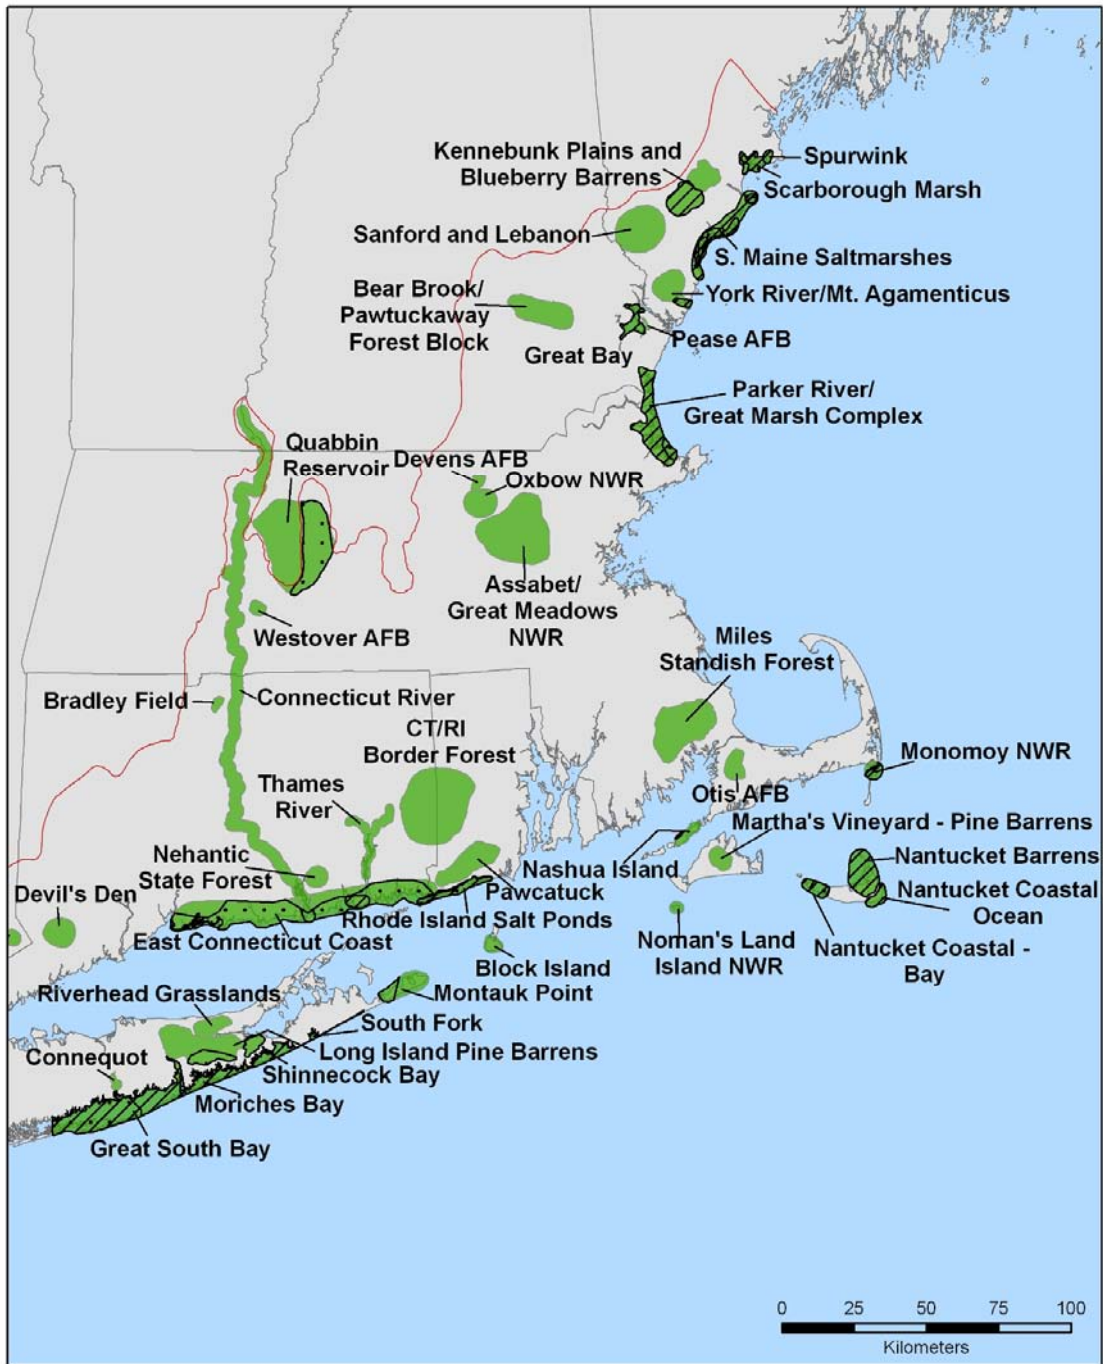

Figure 7a: Landbird Focus Areas (all)

**Landbird Focus Areas  
within BCR 30**

Landbird Waterbird

Landbird Shorebird

All Landbird

Atlantic Coast Joint Venture  
U.S. Fish and Wildlife Service  
Laurel, MD 20708  
June, 2007

Figure 7b: Landbird Focus Areas (north)

Landbird Focus Areas  
within BCR 30

-  Landbird Waterbird
-  Landbird Shorebird
-  All Landbird

Atlantic Coast Joint Venture  
U.S. Fish and Wildlife Service  
Laurel, MD 20708  
June, 2007

Figure 7c: Landbird Focus Areas (central)

Figure 7d: Landbird Focus Areas (south)