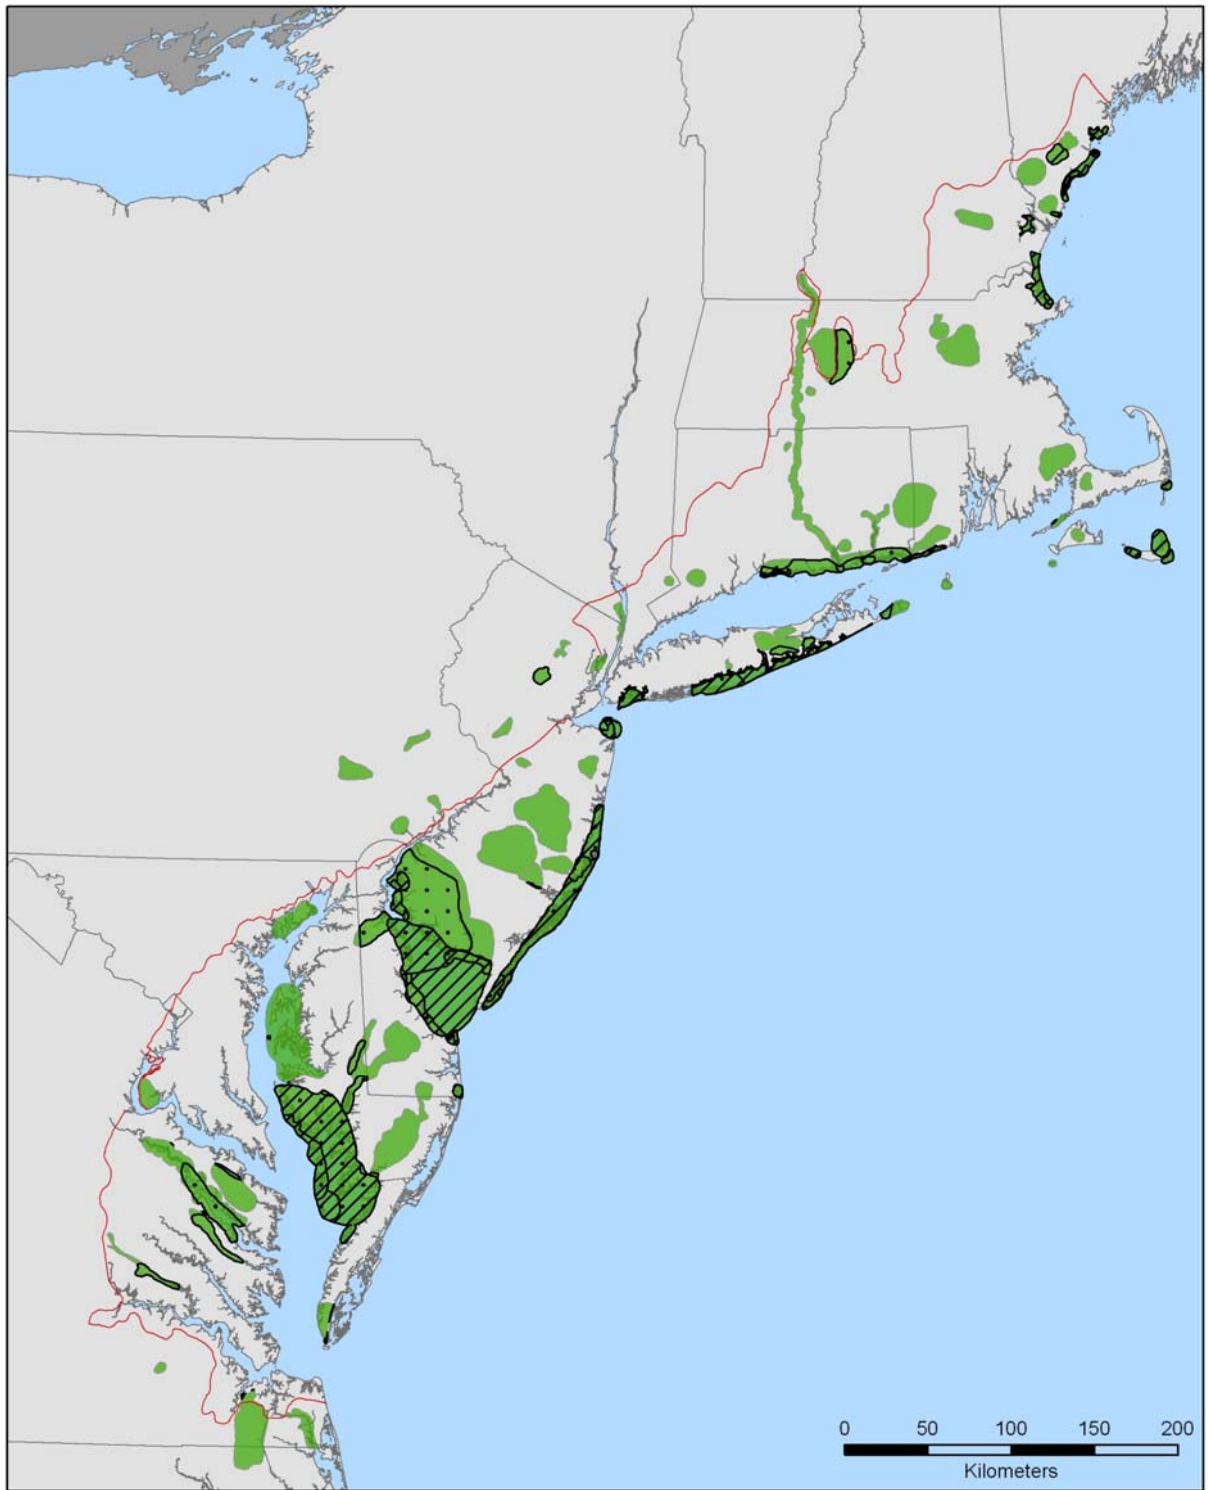

Figure 7a: Landbird Focus Areas (all)

**Landbird Focus Areas  
within BCR 30**

Landbird Waterbird

Landbird Shorebird

All Landbird

Atlantic Coast Joint Venture  
U.S. Fish and Wildlife Service  
Laurel, MD 20708  
June, 2007

Figure 7b: Landbird Focus Areas (north)

Landbird Focus Areas  
within BCR 30

-  Landbird Waterbird
-  Landbird Shorebird
-  All Landbird

Atlantic Coast Joint Venture  
U.S. Fish and Wildlife Service  
Laurel, MD 20708  
June, 2007

Figure 7c: Landbird Focus Areas (central)

Figure 7d: Landbird Focus Areas (south)